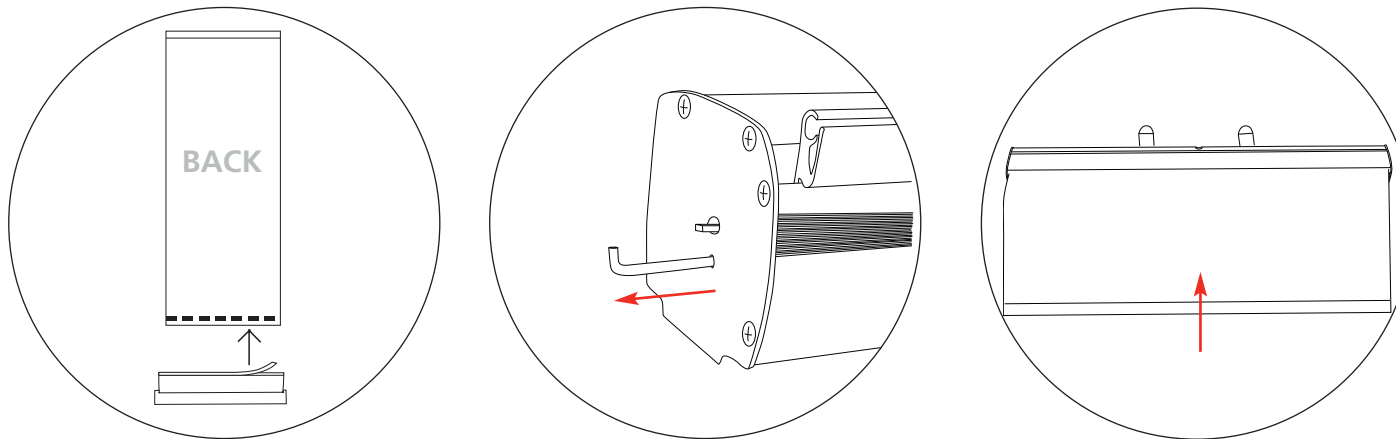

All sizes are based on 850mm

Snap Top Rail Attachment

Bottom Graphic Attachment

Assembly