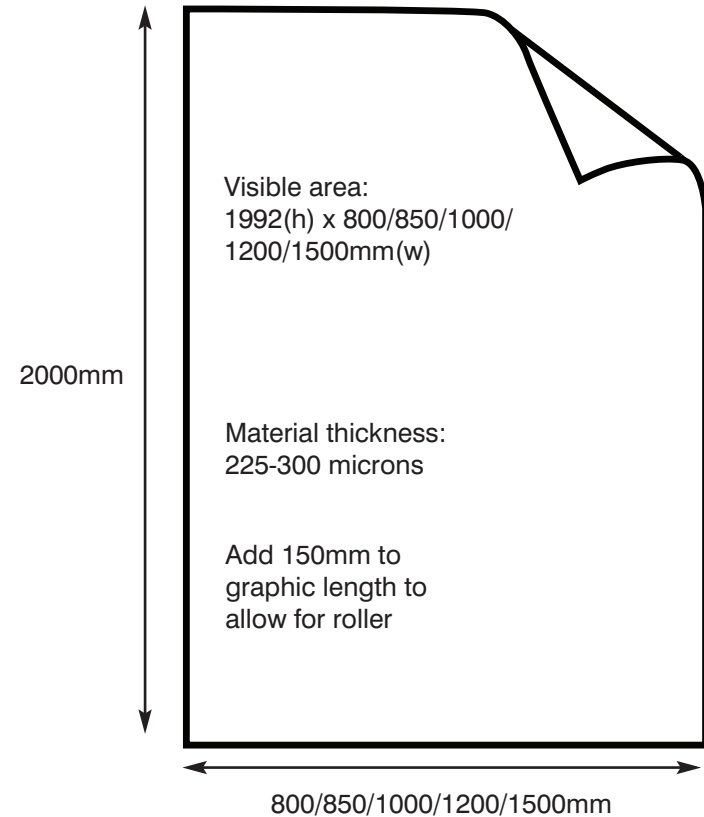

All sizes are based on 850mm

Snap Top Rail Attachment

Bottom Graphic Attachment

Assembly